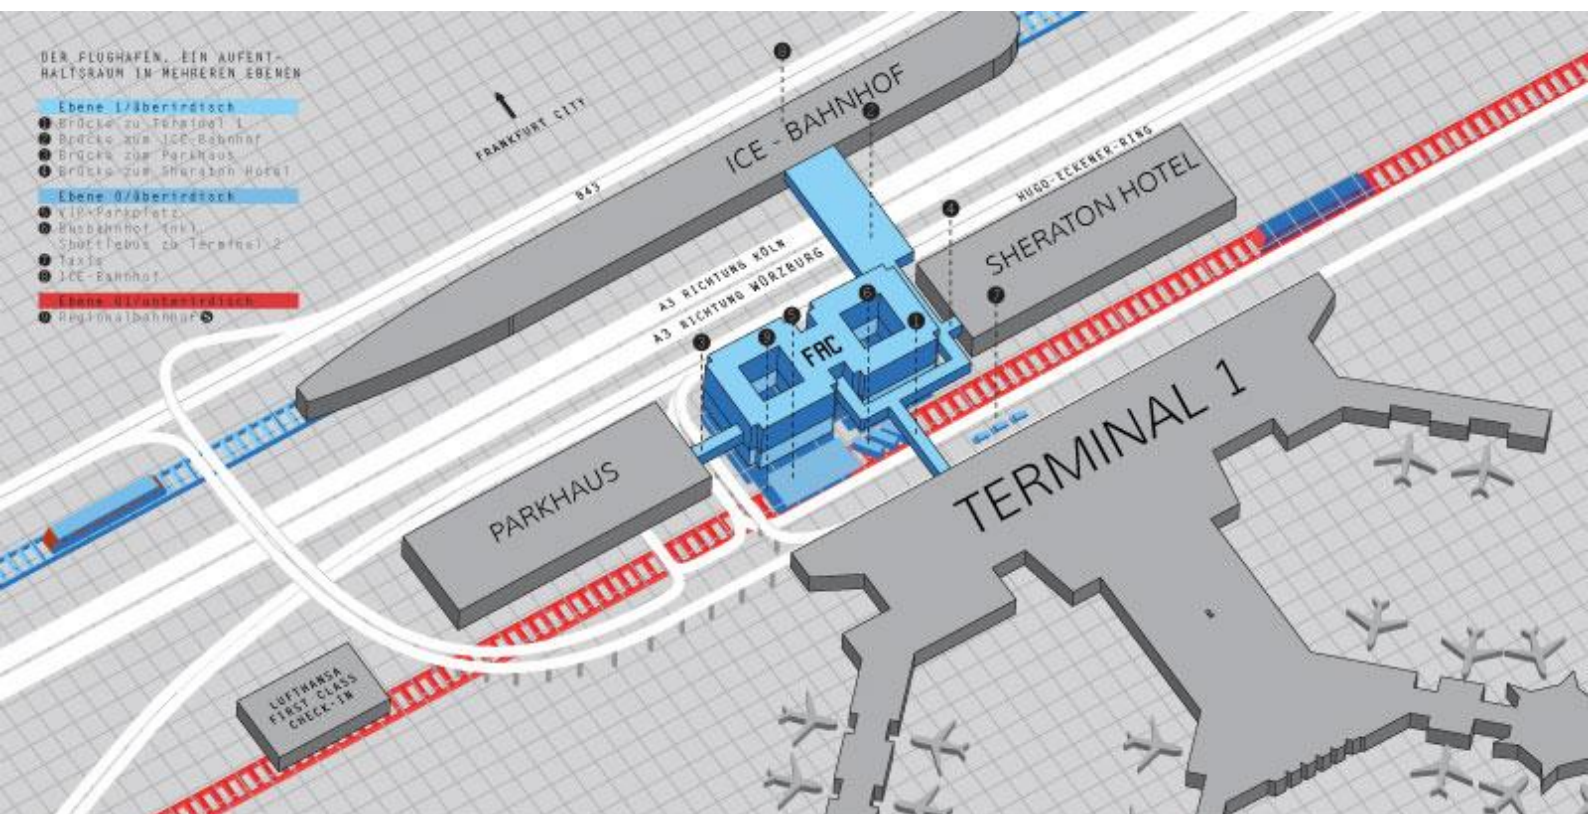

// DIRECTIONS

We can be found at **Frankfurt Airport Center 1, Section A, Floor 8**, directly at Frankfurt Airport. FAC 1 is signposted throughout the airport vicinity. Follow the grey signs marked “Frankfurt Airport Center 1”.

// Arriving by car

When on the A3, A67 or A5 motorways, head towards the airport ('Flughafen'). At the airport, follow the signs to Terminal 1 and use the P2 or P3 multistorey car park.

// Arriving by plane or train (regional railway station)

Head towards 'Abflug/Departures B'. The walkway to FAC 1 is located between Halls A and B (Terminal 1). Follow the signs marked Frankfurt Airport Center 1.

// Arriving by train (long-distance railway station)

Follow the signs marked Frankfurt Airport Center 1.

// Arriving by taxi

The approach road to Frankfurt Airport Center 1 is identical to that of the Sheraton Hotel. The entrance is in the middle of the covered approach road. Take the lift to Level 4, then turn right and head down the corridor towards the Airport Conference Center, Section A. There are lifts here that will take you to the eighth floor.